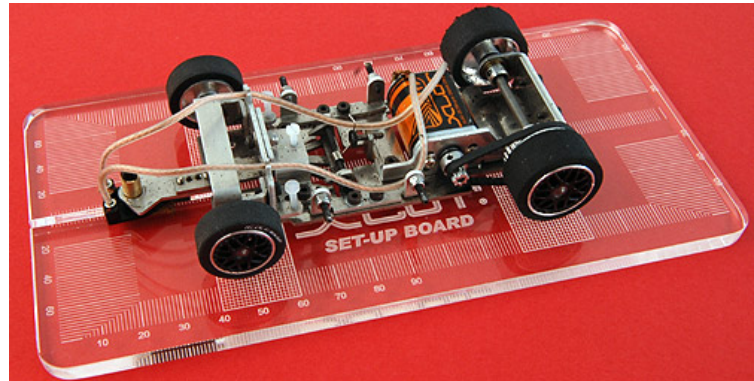

Available Oct

REF. 10411 XLOT ELECTRONIC CONTROLLER

PRICE: \$109.98

Electronic Controller specifically designed for 1:28 scale XLOT cars. Personalize your settings thanks to its 4 x brake settings and 6 x acceleration settings, all compatible.

Available Oct

REF. 761902 SET-UP BASE FOR XLOT

PRICE: \$49.98

Set up base for working with total precision whilst prepping your vehicle. Made from highly calibrated Perspex engraved in mm, comes with 3 x feeler gauges 40x90 for adjusting height of chassis from 1,1,5/2 mm. Can be used for both 1:28 scale XLOT And 1:32 cars.